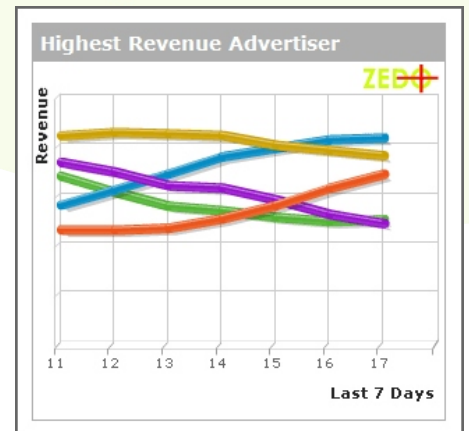

Performance Reports

ZEDO's basic report the Performance Report provides detailed summaries at the Advertiser, Campaign, Ad, Channel, Publisher, Dimension, City, Country and State Levels.

ZEDO also gives you a graphical representation of which ad networks server, in what order, for each country and page in your site. We also show you performance data and eCPM in the sequence.

Planning and Pacing Reports

ZEDO's Inventory, Forecast and Placement reports provide detailed information and analysis about your revenue opportunities. Special reports also give you profile, demographic and behavioral planning data.

ZEDO's Pacing report gives you a graphical, informative display of the progress of your ads and campaigns.

Report Delivery

Choose from our range of report delivery options: download in CSV, PDF or HTML. All reports can be scheduled for delivery to email. New SMS Reports deliver top-level business updates daily or hourly.

Automated Reports and APIs

Integrate with ZEDO's API Service [Z:API], which uses XML and SOAP protocol, to meet your specific business needs. APIs can integrate with any third party system, or work within your own systems to to make your business process and operations more efficient.

More Information

For more information about the , contact salesinfo@zedo.com or visit www.zedo.com.