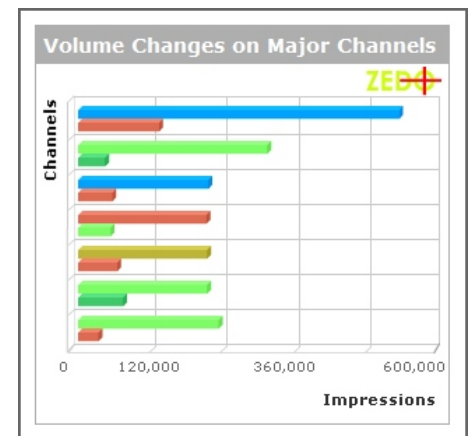

Performance Reports

ZEDO's basic report the Performance Report provides detailed summaries at the Advertiser, Campaign, Ad, Channel, Publisher, Dimension, City, Country and State Levels.

ZEDO also gives you a graphical representation of which ad networks server, in what order, for each country and page in your site. We also show you performance data and eCPM in the sequence.

Planning and Pacing Reports

ZEDO's Inventory, Forecast and Placement reports provide detailed information and analysis about your revenue opportunities. Special reports also give you profile, demographic and behavioral planning data.

ZEDO's Pacing report gives you a graphical, informative display of the progress of your ads and campaigns.

Report Delivery

Choose from our range of report delivery options: download in CSV, PDF or HTML. All reports can be scheduled for delivery to email. New SMS Reports deliver top-level business updates daily or hourly.

Automated Reports and APIs

Integrate with ZEDO's API Service [Z:API], which uses XML and SOAP protocol, to meet your specific business needs. APIs can integrate with any third party system, or work within your own systems to to make your business process and operations more efficient.

More Information

For more information about the , contact salesinfo@zedo.com or visit www.zedo.com.