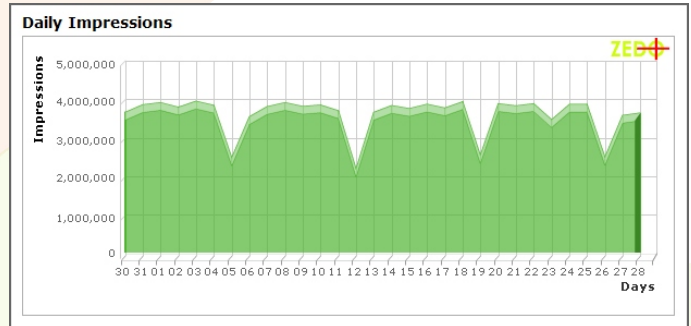

Performance Reports

ZEDO's basic report the Performance Report provides detailed summaries at the Advertiser, Campaign, Ad, Channel, Publisher, Dimension, City, Country and State Levels.

ZEDO also gives you a graphical representation of which ad networks server, in what order, for each country and page in your site. We also show you performance data and eCPM in the sequence.

Planning and Pacing Reports

ZEDO's Inventory, Forecast and Placement reports provide detailed information and analysis about your revenue opportunities. Special reports also give you profile, demographic and behavioral planning data.

ZEDO's Pacing report gives you a graphical, informative display of the progress of your ads and campaigns.

Report Delivery

Choose from our range of report delivery options: download in CSV, PDF or HTML. All reports can be scheduled for delivery to email. New SMS Reports deliver top-level business updates daily or hourly.

Automated Reports and APIs

Integrate with ZEDO's API Service [Z:API], which uses XML and SOAP protocol, to meet your specific business needs. APIs can integrate with any third party system, or work within your own systems to to make your business process and operations more efficient.

More Information

For more information about the , contact salesinfo@zedo.com or visit www.zedo.com.